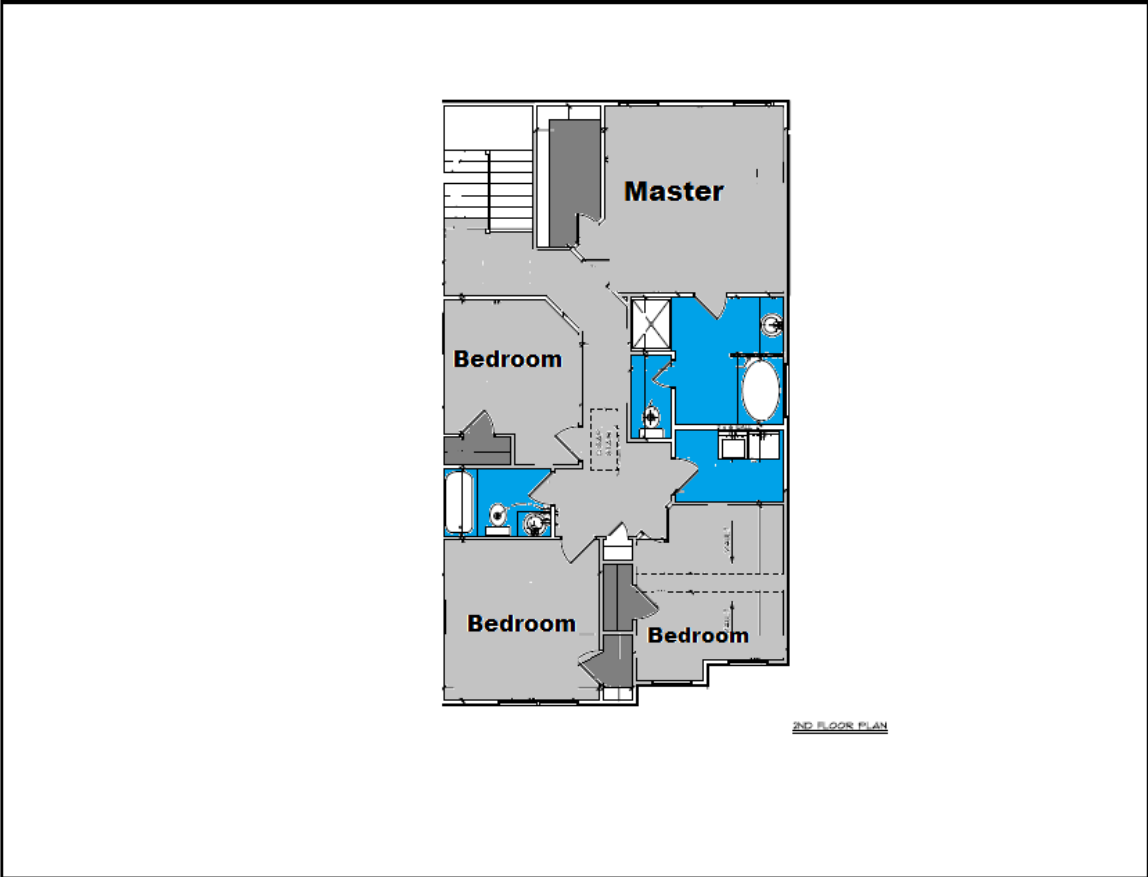

HIGHLAND FALLS: THE MORGAN

1800 SQUARE FEET

4 BEDROOMS

2 ½ BATHS

Front Elevation "A"

Front Elevation "B"

1st Floor Plan

2nd Floor Plan