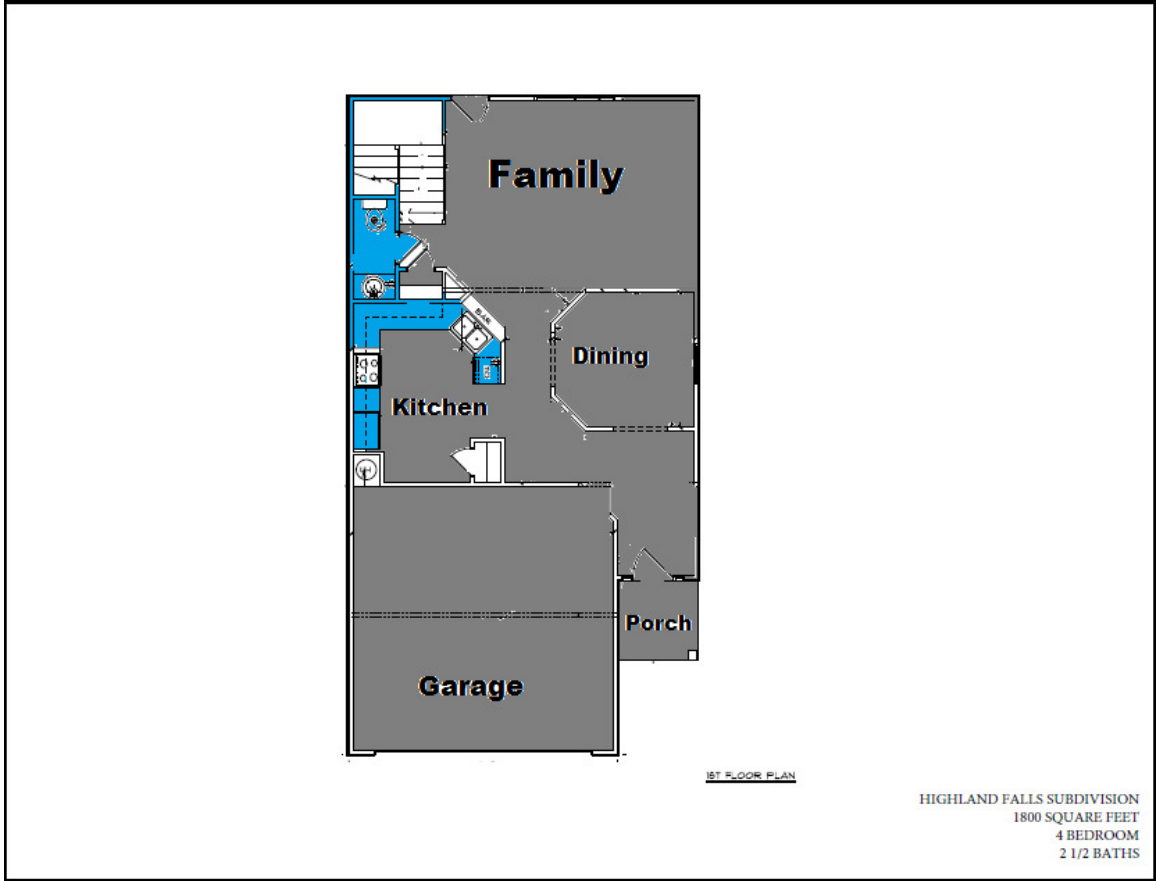

HIGHLAND FALLS: THE MORGAN

1800 SQUARE FEET

4 BEDROOMS

2 ½ BATHS

Front Elevation "A"

Front Elevation "B"

1st Floor Plan

2nd Floor Plan